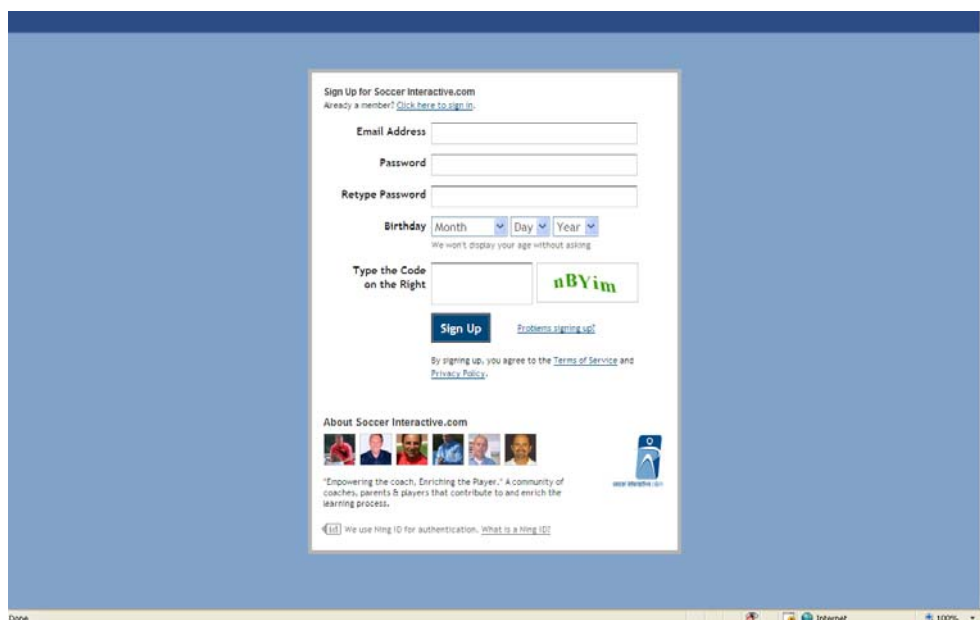

2. You will then be required to sign up for the free Soccer Interactive Community. This only requires your email address, a password you select and your birthday (Required by Federal law for online communities to prove you are over 13 years old).